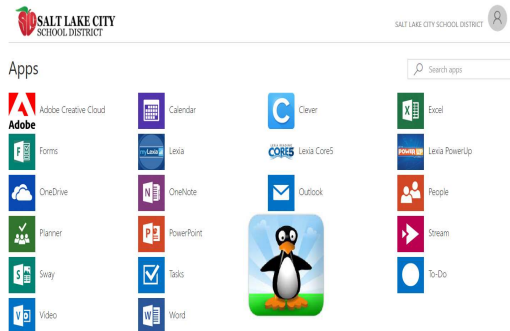

SALT LAKE CITY SCHOOL DISTRICT

name.a456@slcstudents.org

Enter password

123456

[Forgot my password](#)

Sign in

How to Login to ST Math without using Single Sign-on

1. From the welcome screen, instruct students to click/tap on Jiji.

2. Have students click/tap on the faded text-login button in the lower right corner of the screen. This will toggle ST Math into text-login mode.

3. Instruct students to type their Username and Password into the boxes provided, then click/tap the Login button.